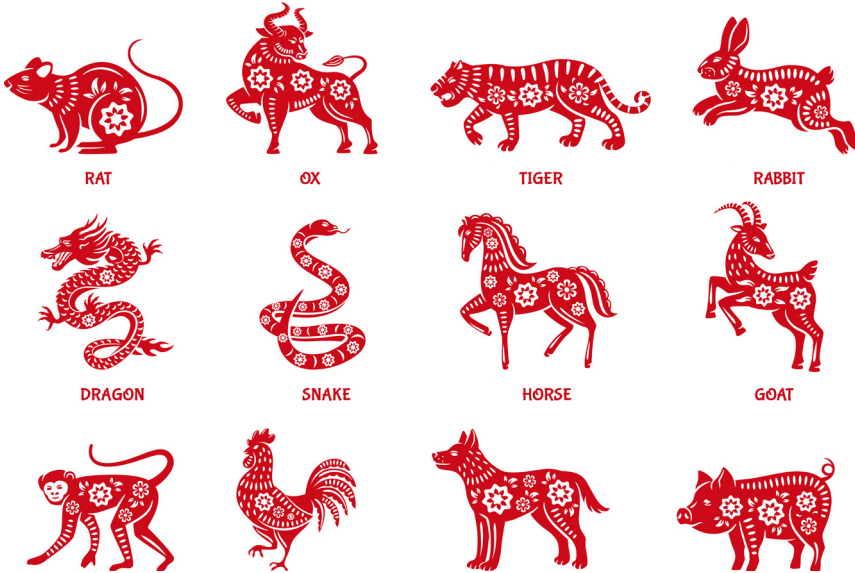

Discovering your Lunar Zodiac Animal with Eric Huang

Activity One: Discover your Lunar Zodiac Animal

Use the table to work out your lunar zodiac sign and circle your animal in the box below:

| YEAR | ZODIAC SIGN | DATES |
|------|-------------|-----------------------------|
| 2021 | Ox | Feb 12, 2021 - Jan 31, 2022 |
| 2020 | Rat | Jan 25, 2020 - Feb 11, 2021 |
| 2019 | Pig | Feb 5, 2019 - Jan 24, 2020 |
| 2018 | Dog | Feb 16, 2018 - Feb 4, 2019 |
| 2017 | Rooster | Jan 28, 2017 - Feb 15, 2018 |
| 2016 | Monkey | Feb 8, 2016 - Jan 27, 2017 |
| 2015 | Goat | Feb 19, 2015 - Feb 7, 2016 |
| 2014 | Horse | Jan 31, 2014 - Feb 18, 2015 |
| 2013 | Snake | Feb 10, 2013 - Jan 30, 2014 |

Activity Two: Getting to know your Lunar Zodiac Animal

Create a sketch of your lunar zodiac animal:

What is their dream?

What powers do they have?

Activity Three: Mapping Magical Lands

Create your own map of a magical land where your animal could go on an adventure/quest.